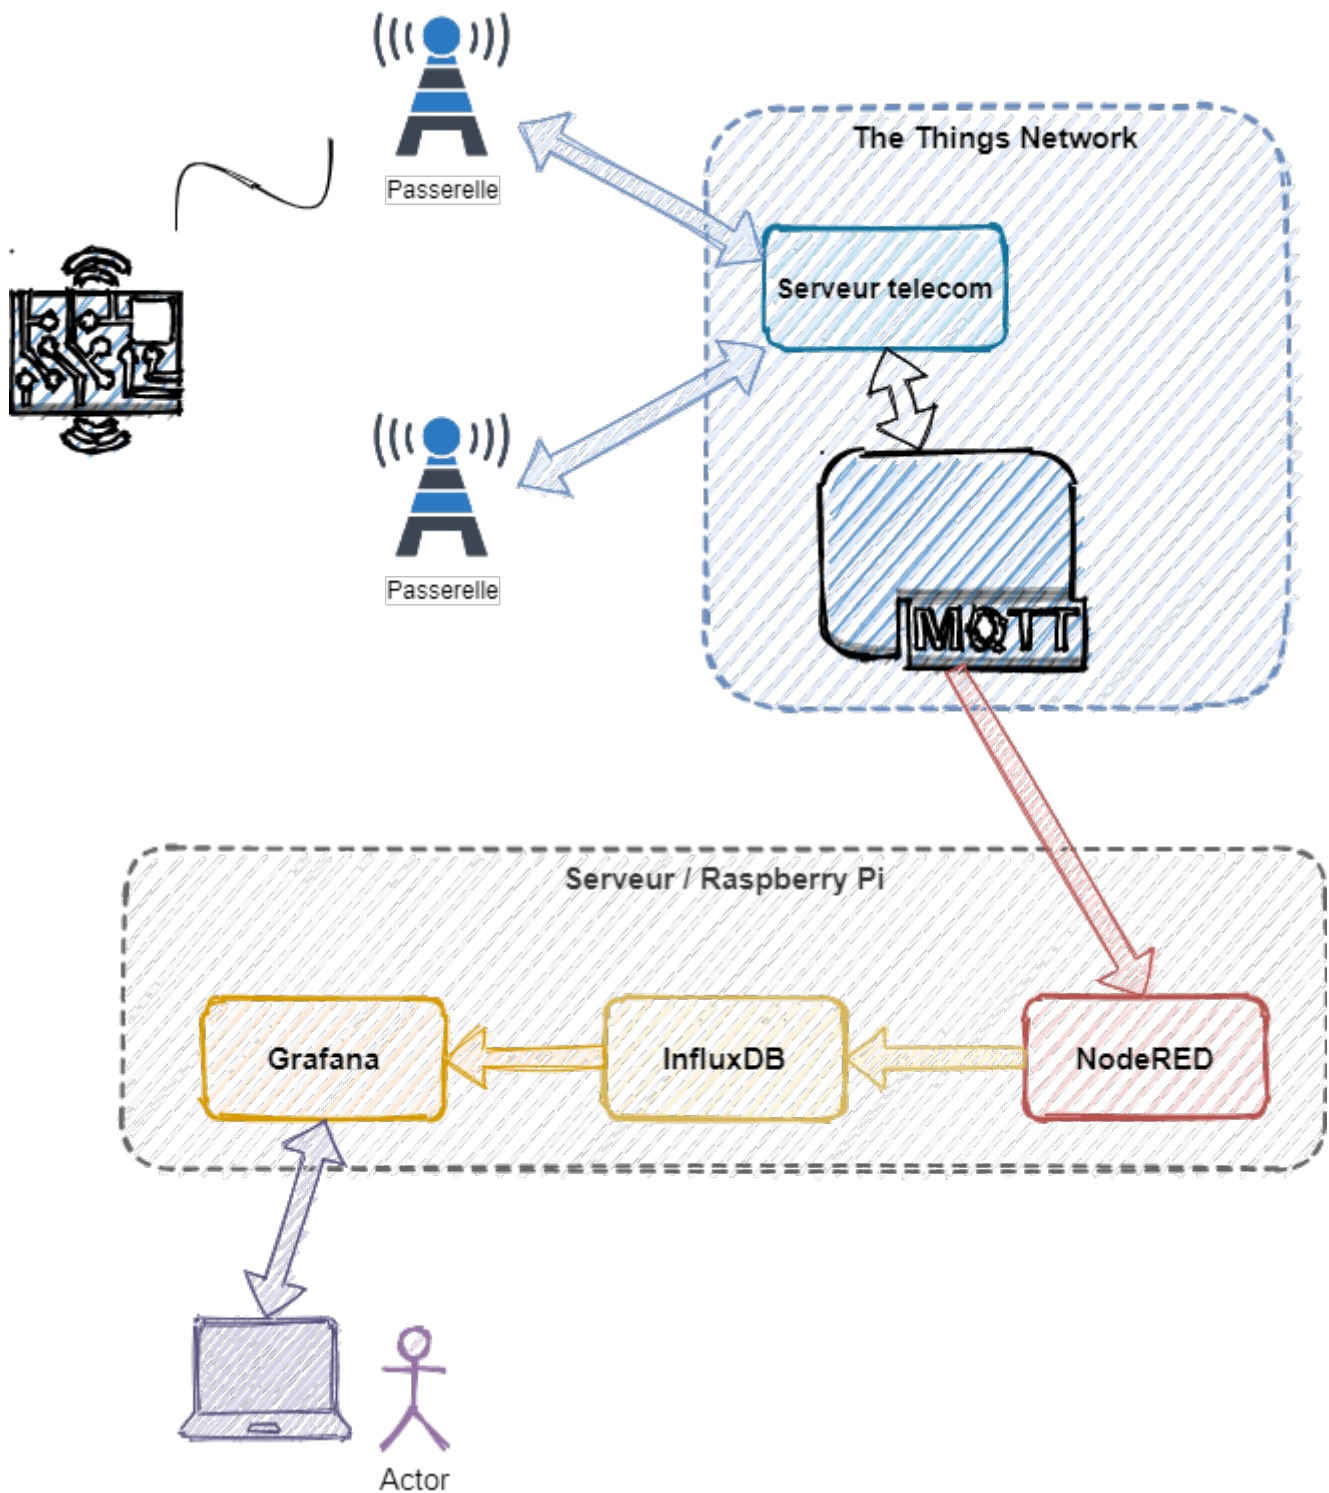

Schéma LoRa + Grafana-Influx + NodeRED

Updated 4 January 2021 10:05:39 by Admin